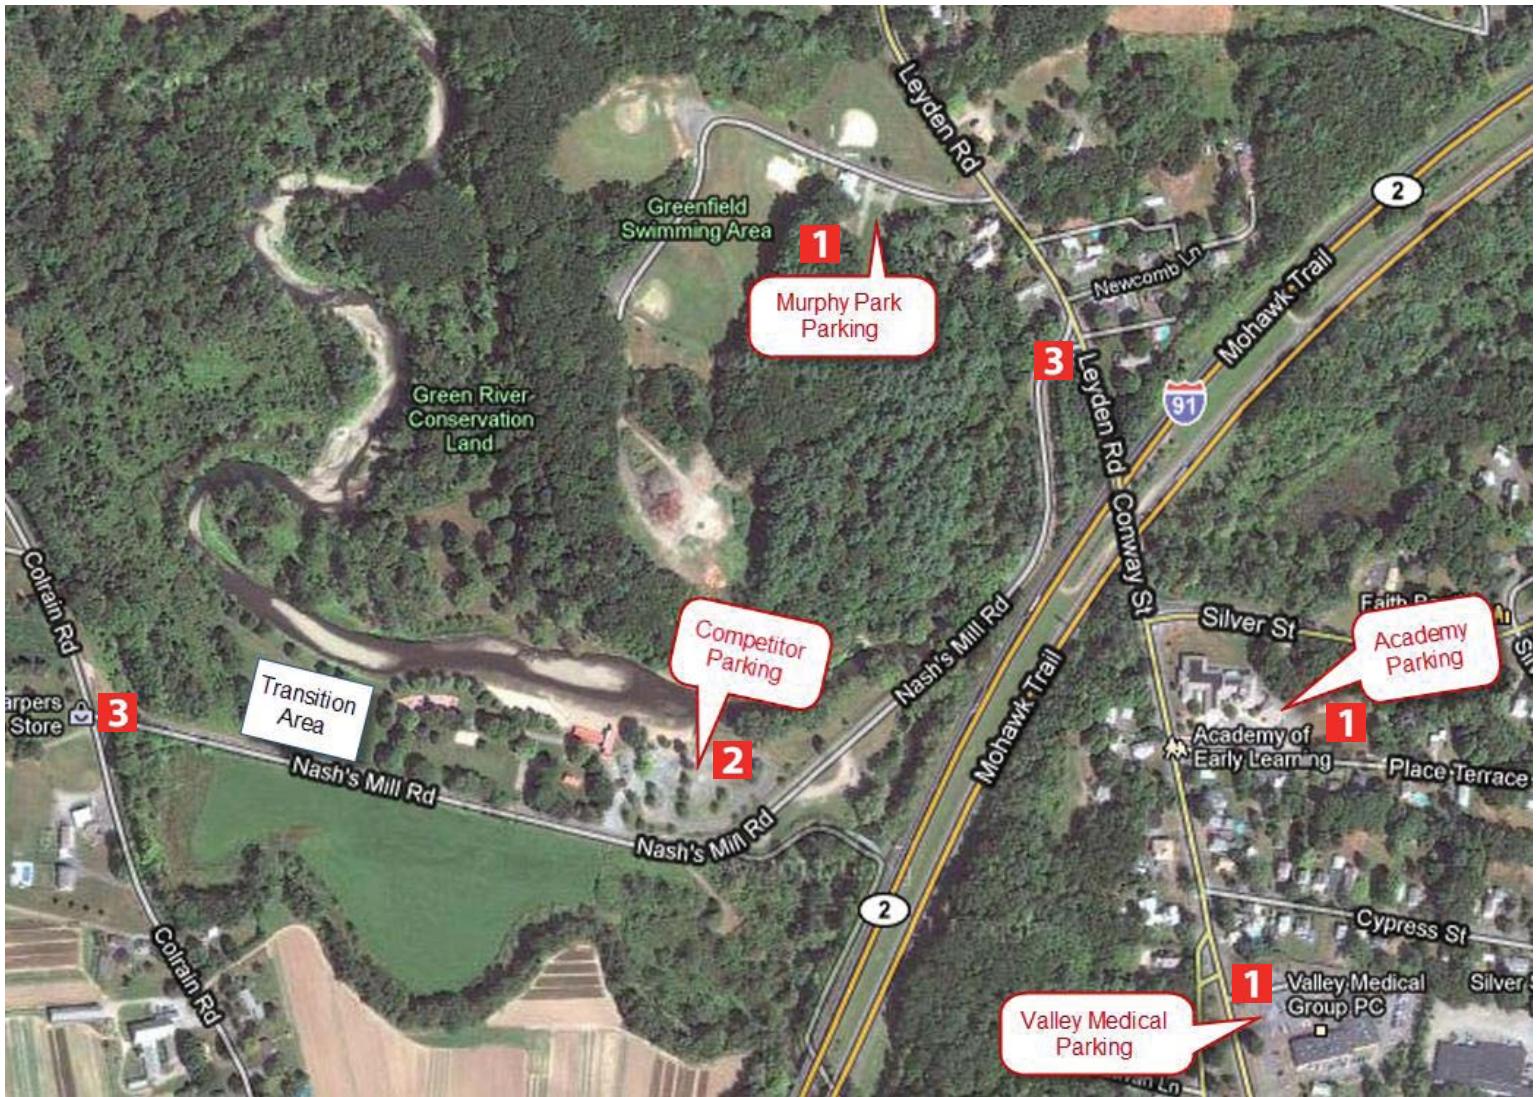

2020 Greenfield Triathlon: Parking

- 1** **Spectator Parking** - Spectator parking is available at Valley Medical Group, the Academy of Early Learning, and Murphy Park all located a short distance from the Swim Area.
- 2** **Athlete Parking** - Any car parked here will not be permitted to leave before noon. If you will need to leave before noon please use the spectator parking lot.
- 3** **Nash's Mill Road** - Nash's Mill Road will close promptly at 8 AM and will not open until noon. Cars will not be permitted to leave athlete parking or travel on Nash's Mill Road until noon.

Parking will not be permitted along Colrain Road. Please use the designated lots for event parking.