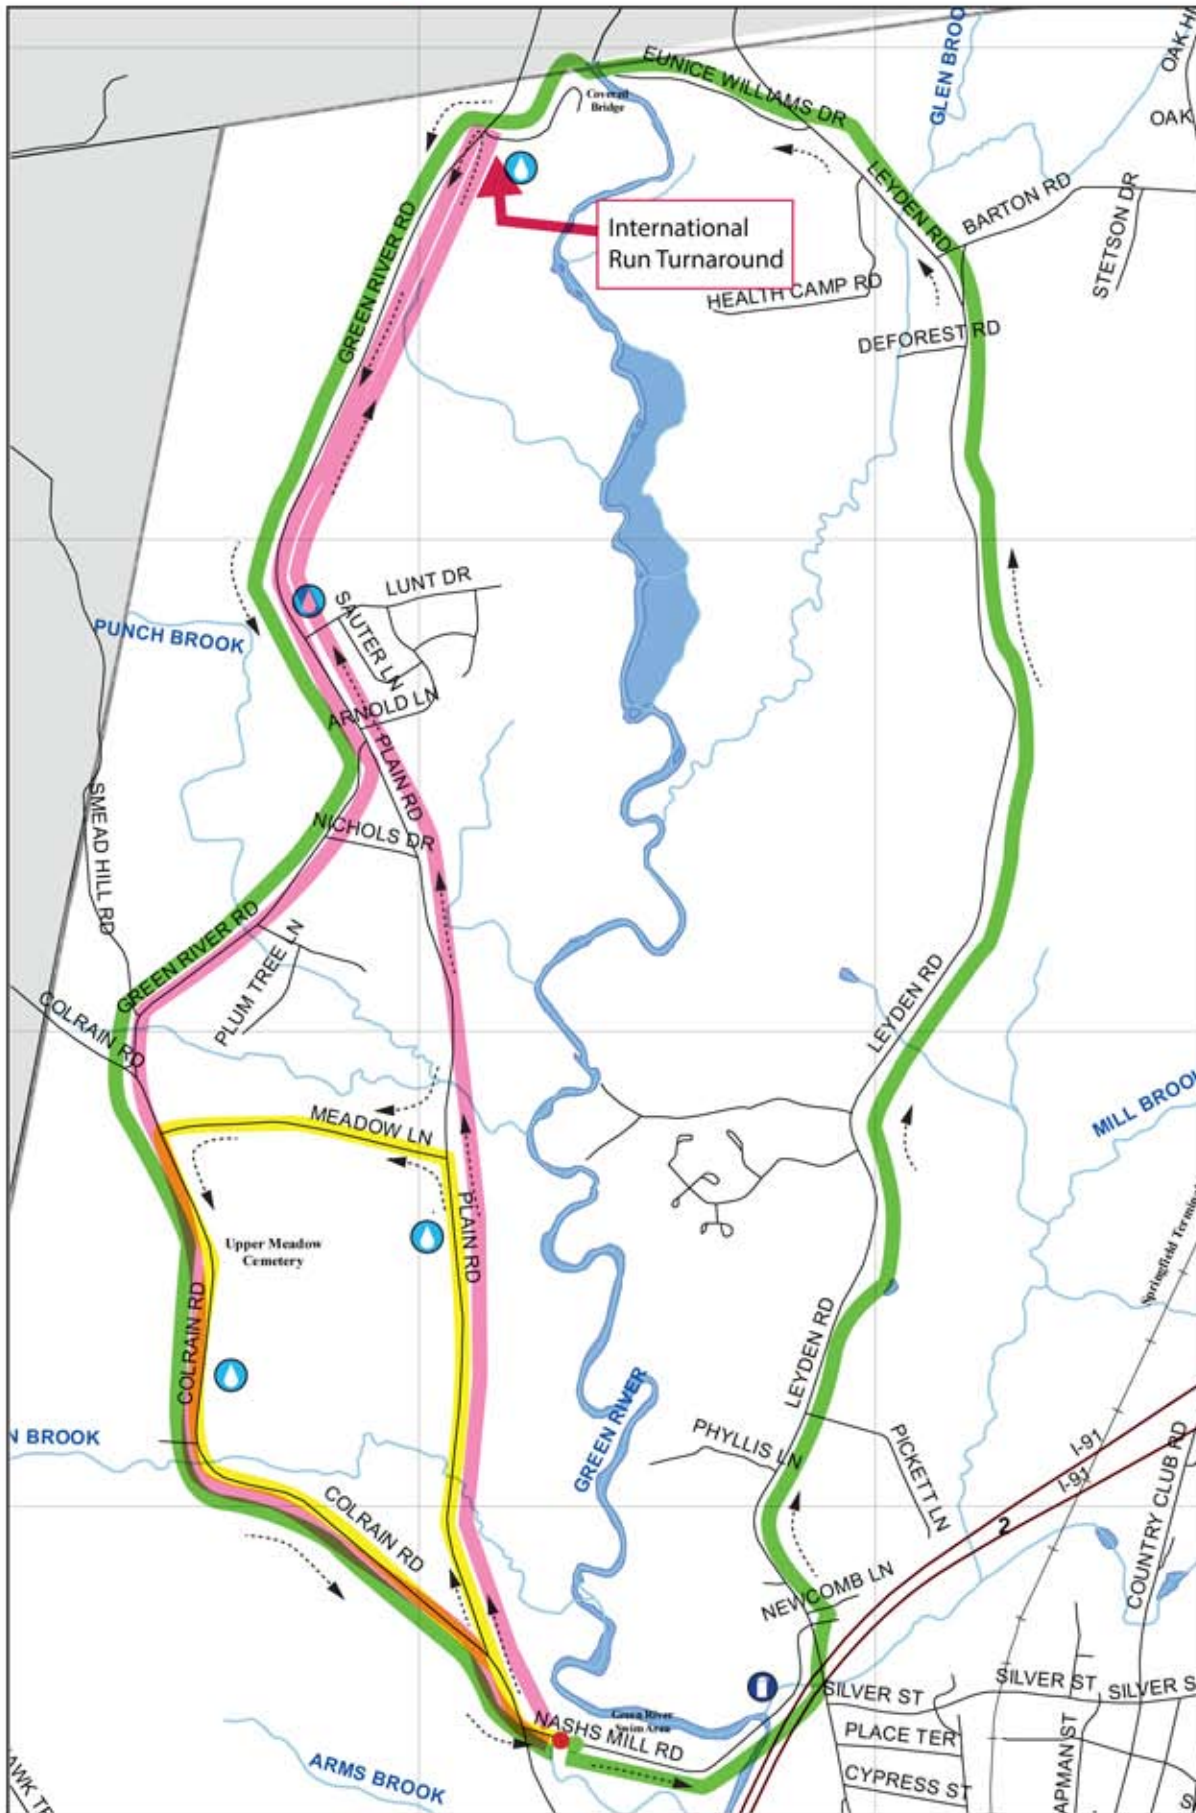

Greenfield Triathlon Course Map

- Bike - All Events
- International Run
- Sprint Run
- ● Start/Finish - Transition Area
- ⓘ Bottle Exchange
- 💧 Water Stop